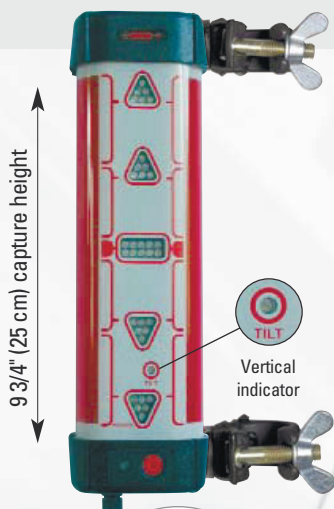

MR360R specifications